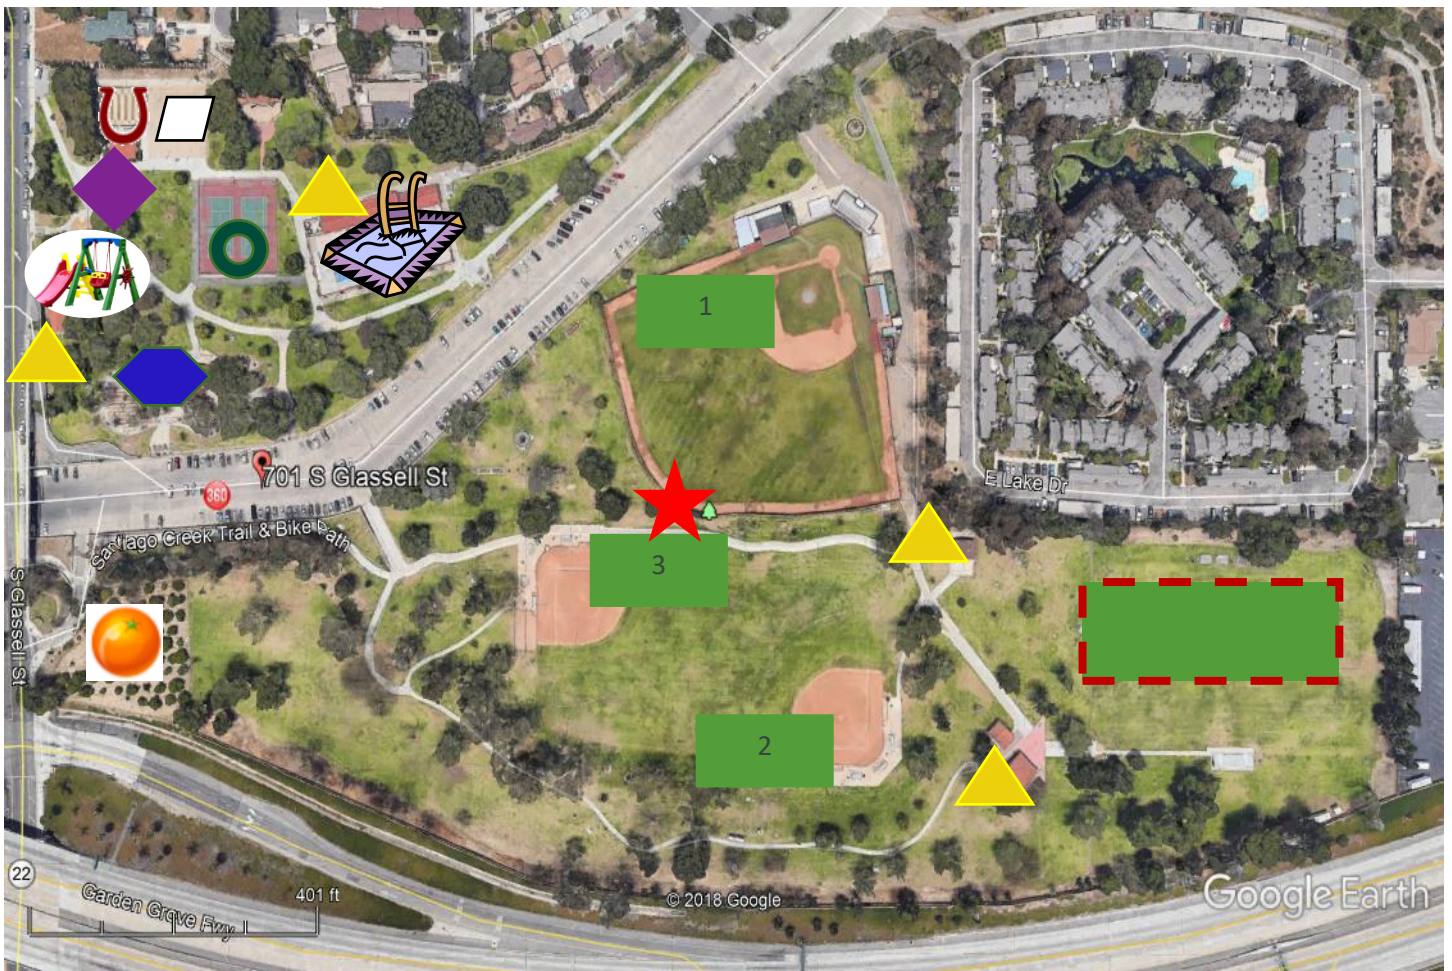

# Hart Park

701 South Glassell Street  
Orange, CA 92865

## Key

Reservable Community Room

Restroom

Baseball / Softball Field

Tennis Court

Orange Grove

Pool

Reservable Picnic Pavilion

Tot Lot Ages 5-12

Soccer / Football Field

Volleyball Court

Horseshoe Pit

Lighted Flag