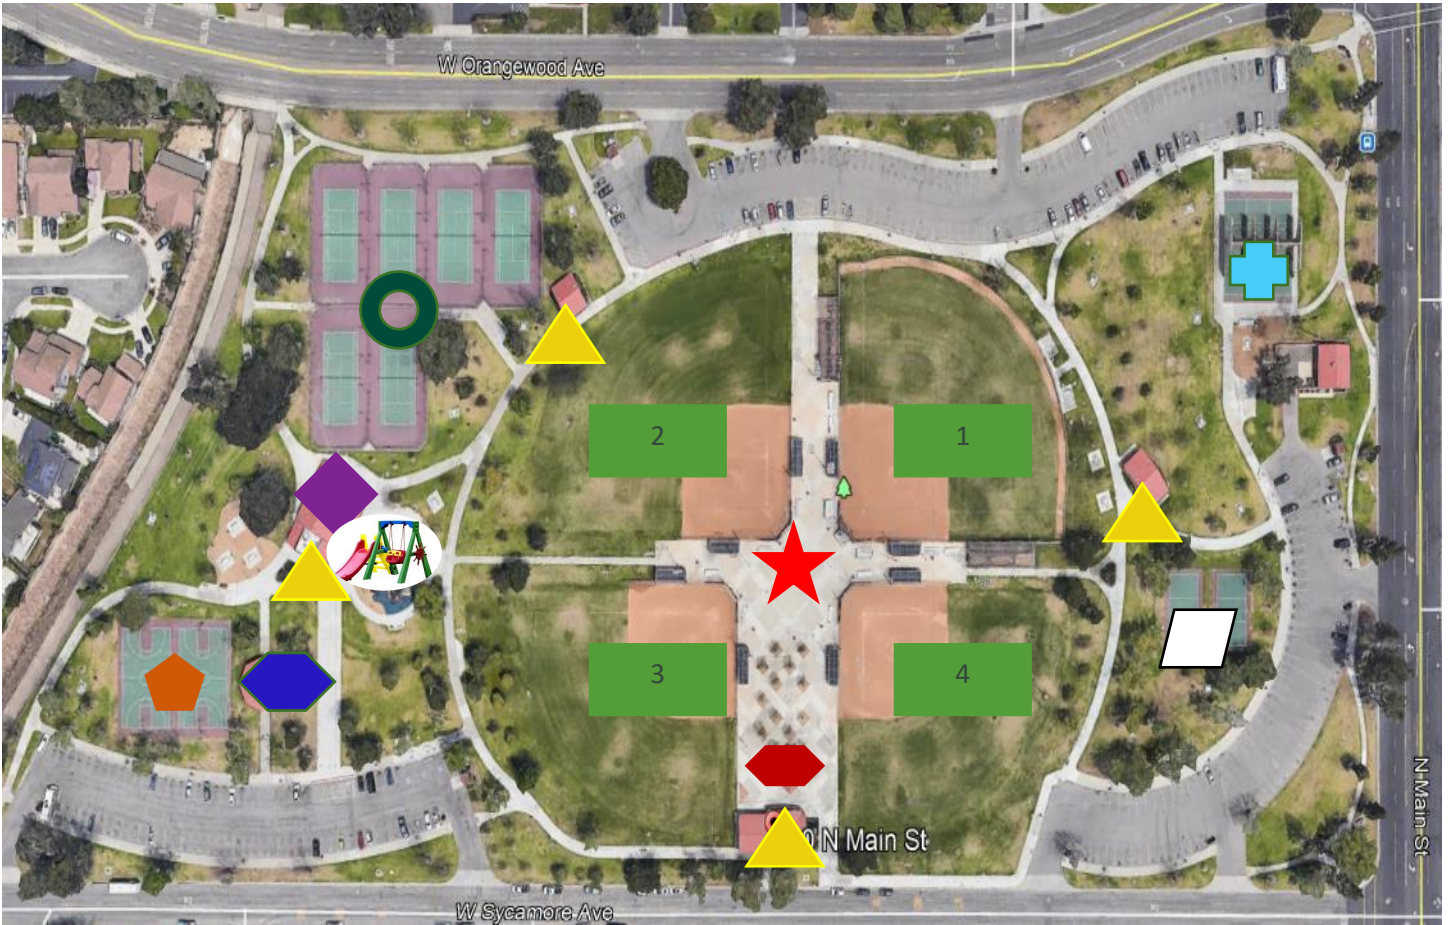

El Camino Real Park

400 North Main Street
Orange, CA 92867

Key

- | | | | |
|---|---------------------------|---|--------------------------------|
|  | Reservable Community Room |  | Reservable Picnic Pavilion |
|  | Restroom |  | Non Reservable Picnic Pavilion |
|  | Baseball / Softball Field |  | Tot Lot Ages 5-12 |
|  | Exercise Circuit |  | Tennis Court |
|  | Handball Court |  | Basketball Court |
|  | Volleyball Court |  | Lighted Flag |