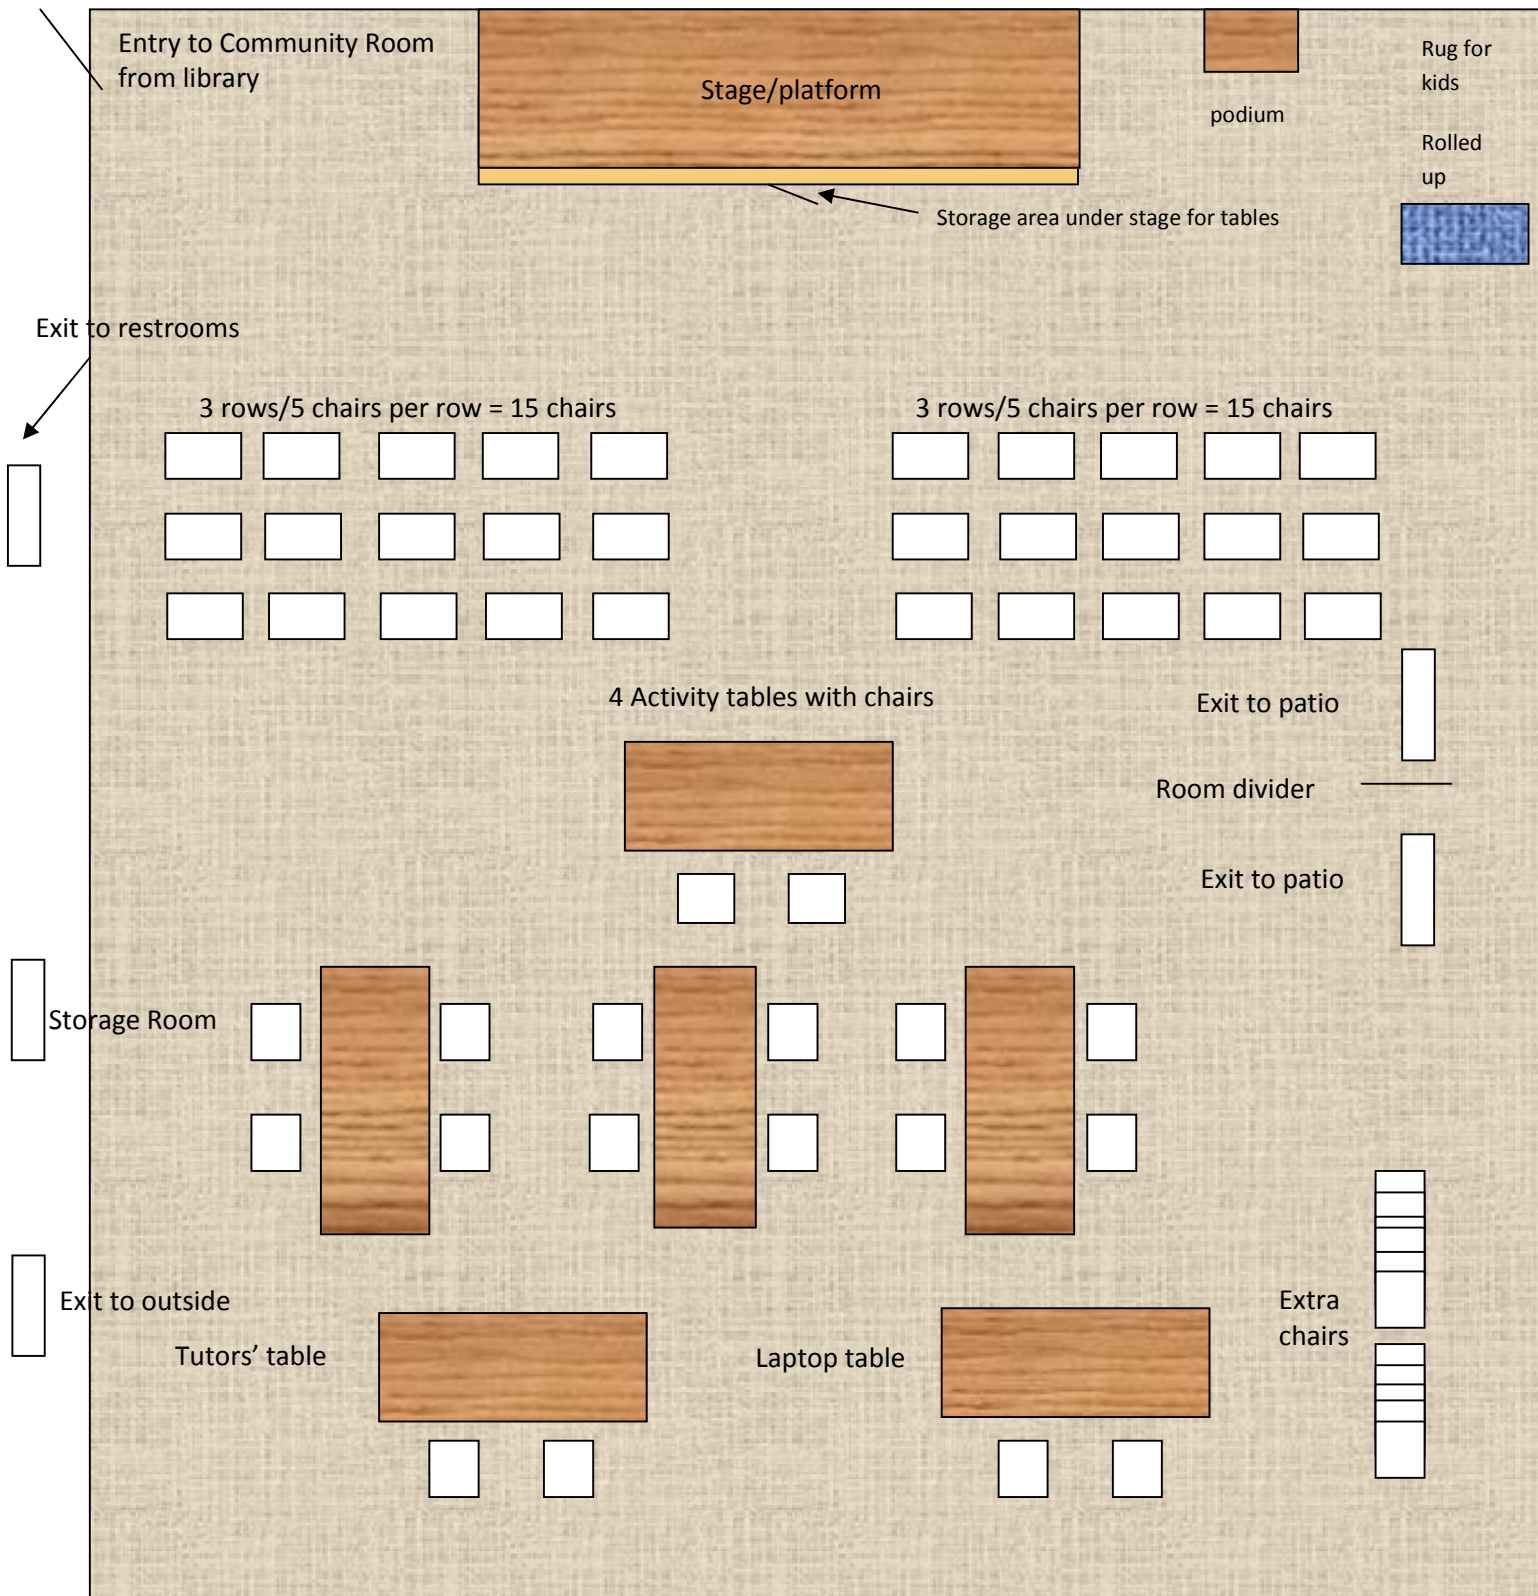

El Modena Community Room

Default room setup

Draft: 09/21/13 JO